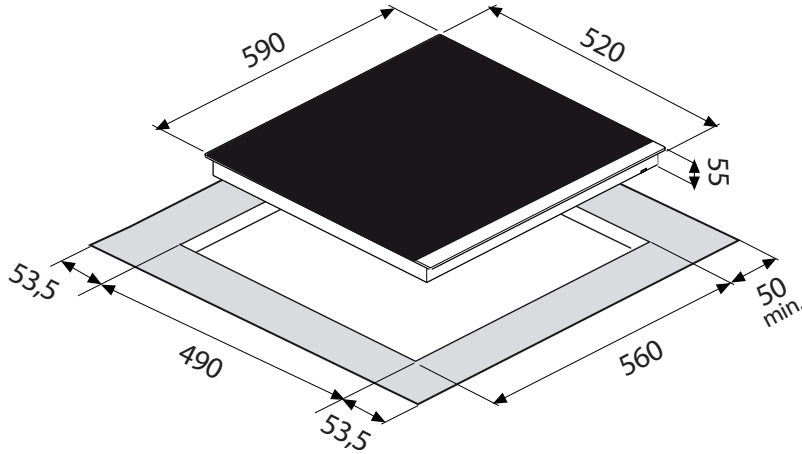

# CERAMIC HOB 60

Model: **EMCER64**

60cm 4 Zone Ceramic Hob

## Functions and features

German made ceramic glass top

Stainless steel front safety frame

Touch controls

4 Cooking zones

590W x 520D

9 Stage cooking settings

Ribbon element infrared heat