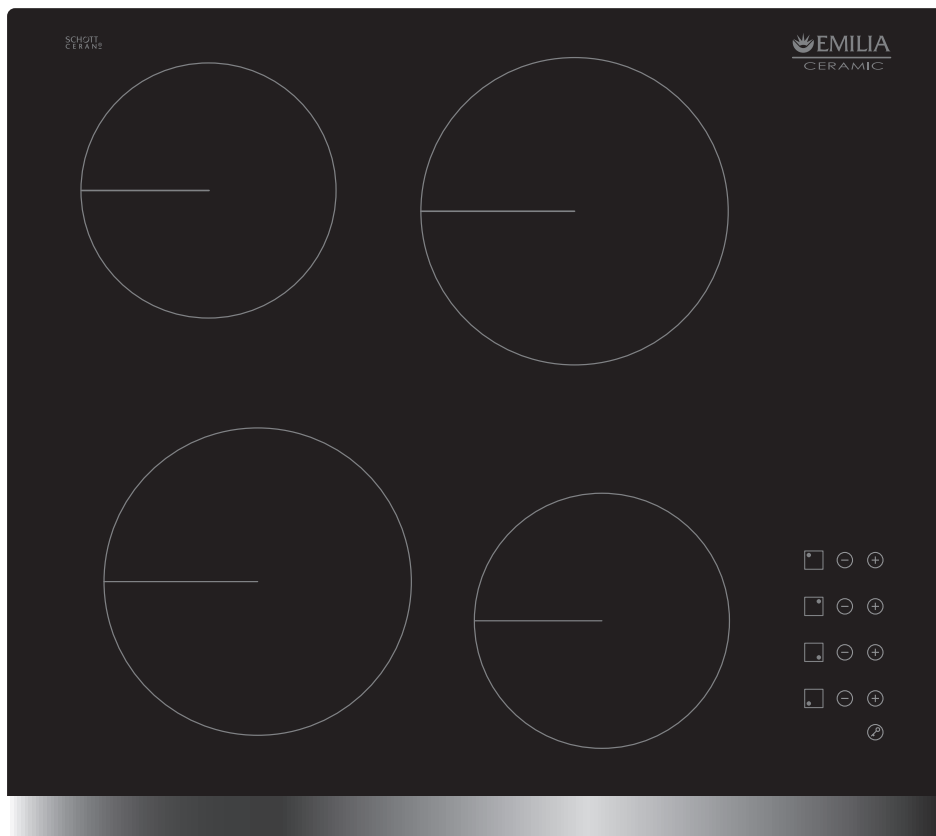

# CERAMIC HOB 60

Model: **EMCER64**

60cm 4 Zone Ceramic Hob

## Functions and features

German made ceramic glass top

Stainless steel front safety frame

Touch controls

4 Cooking zones

590W x 520D

9 Stage cooking settings

Ribbon element infrared heat

Automatic safety switch off

Residual heat indicators

Child lock

2 x 1800W large zones - 2 x 1200W small zones

Total maximum power 6000W