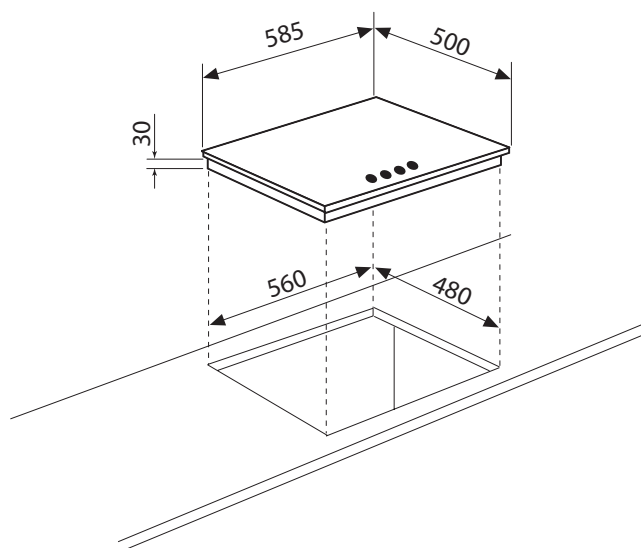

60cm STAINLESS STEEL GAS COOKTOP

Model SEC64GI

Functions and features

Side controls allow easy pot access

Single piece stainless steel - easy clean

Strong but light steel pot trivets

Automatic electronic ignition

Made in Italy

---

2 year warranty

Large burner, 2 medium, simmer burner

LPG conversion kit included

Total max gas consumption 32 Mj/H

Emilia should not be held responsible for any errors in this data sheet caused by inaccuracy in printing or transcription. Check with the retailer that this data sheet correctly describes the products that are being offered for sale. Emilia has a policy of continuous product development and product specifications may change without notice. The descriptions and images in this data sheet apply to the specific product at the date of publication.