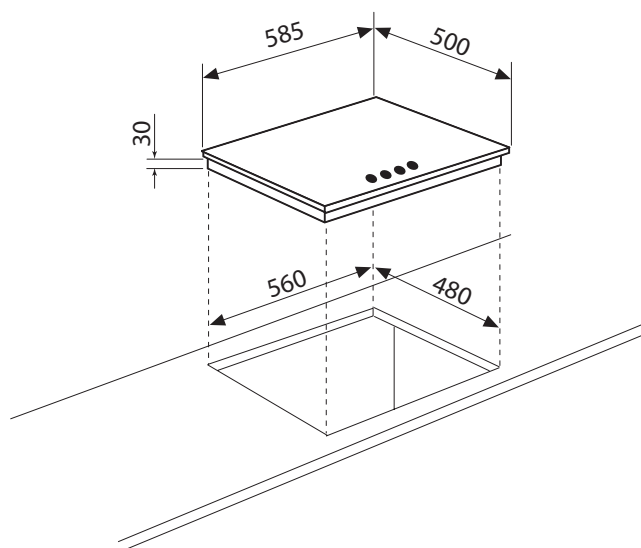

60cm STAINLESS STEEL GAS COOKTOP

Model SEC64GWI

Functions and features

Side controls allow easy pot access

Single piece stainless steel - easy clean

Strong but light steel pot trivets

Automatic electronic ignition