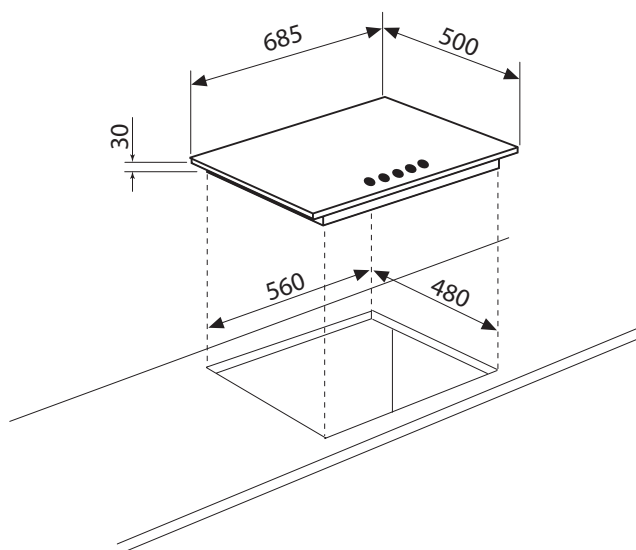

70cm STAINLESS STEEL GAS COOKTOP

Model SEC75GWI

Fits into the same cut out as a standard 60cm gas cooktop.

Functions and features

70cm 5 burners with centre WOK burner

Single piece stainless steel - easy clean

Heavy duty cast iron trivets

Automatic electronic ignition

Made in Italy

2 year warranty

WOK burner, large, 2 medium & simmer

LPG conversion kit included

Total max gas consumption 40 Mj/H

Emilia should not be held responsible for any errors in this data sheet caused by inaccuracy in printing or transcription. Check with the retailer that this data sheet correctly describes the products that are being offered for sale. Emilia has a policy of continuous product development and product specifications may change without notice. The descriptions and images in this data sheet apply to the specific product at the date of publication.