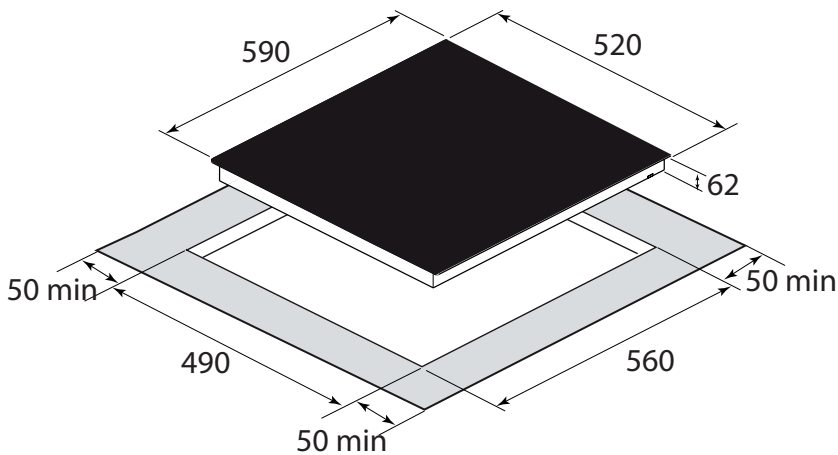

COOKTOP FEATURES

Cooktop type	Infrared ceramic
Number of cooking zones	4
Cooking levels each zone	9
Automatic pan sensor	YES
Automatic safety switch off	YES
Child lock	YES
Controls	Touch controls
Residual heat indicator	YES
Italian made ceramic glass	YES
Instruction/installation manual	Included

COOKTOP SPECIFICATIONS

Power of zone - 1	1100W/2200W
Power of zone - 2	1200W
Power of zone - 3	1800W
Power of zone - 4	1200W
Total power	6400W
Voltage frequency	240V 50Hz
Cable length	1000 mm
Packaging dimensions	645Wx105Hx570D
Weight	G.W.9.0kg - N.W.8.2kg
Warranty	2 years

Please note: Every effort has been made to ensure this information is correct. However due to product improvement Glem Gas reserves the right to make changes to products without prior notice. www.glemgas.com.au Call 1 300 307 917 Service for more information.