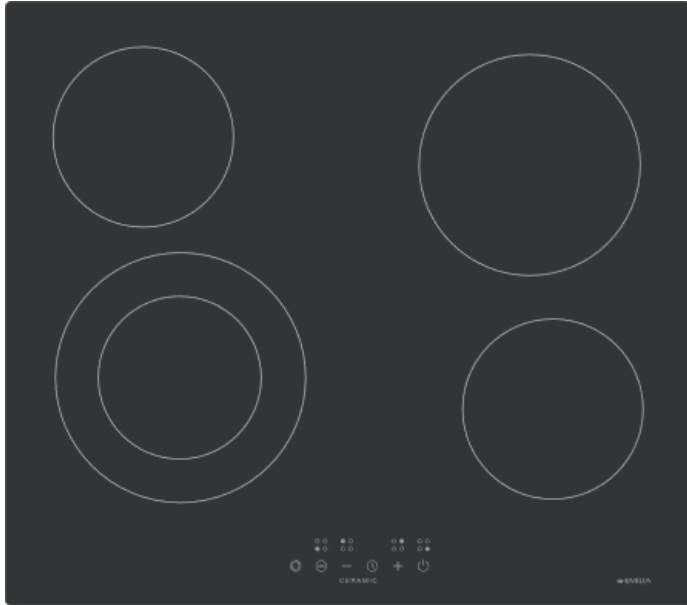

## EMCER64E 60cm Ceramic cooktop

Powerful 6400W ceramic cooktop with extend zone feature

*Affordable, efficient easy to use cooking.*

### EXTEND ZONE FEATURE

Provides a larger heating area for when using a large diameter cooking vessel.

### 4 COOKING ZONES

The flexibility of different sized cooking zones allows flexibility on the size of the cooking vessel.