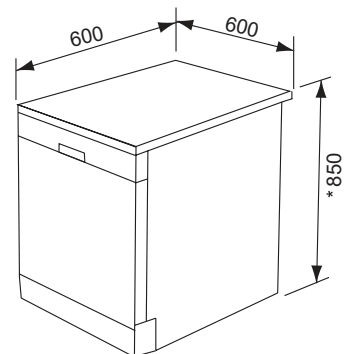

*The top can be removed to provide an additional 30mm height clearance

Emilia should not be held responsible for any errors in this data sheet caused by inaccuracy in printing or transcription. Check with the retailer that this data sheet correctly describes the products that are being offered for sale. Emilia has a policy of continuous product development and product specifications may change without notice. The descriptions and images in this data sheet apply to the specific product at the date of publication.

www.emiliaappliances.com.au